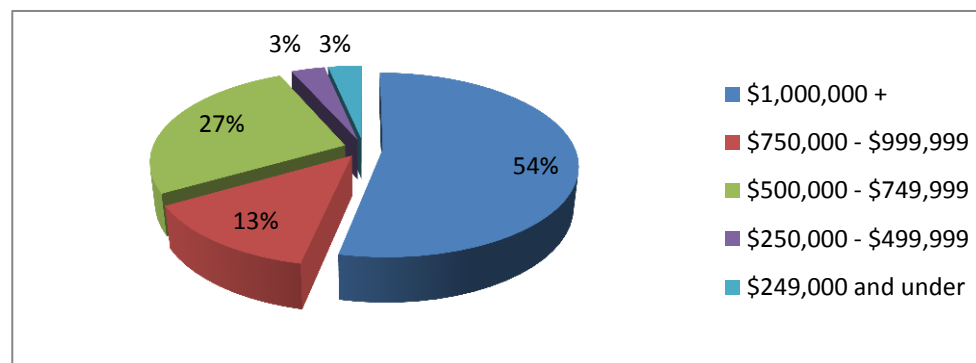

Unit	Number	Road Name	Sale Price	Sale Date
7	68	King George Ave	$ 229,000	30/09/2012
2	115	St Andrews Rd	$ 461,000	13/09/2012
6	20	Cornwall Park Ave	$ 566,500	30/09/2012
3	18	King Edward Ave	$ 589,000	30/09/2012
2	1	Onslow Ave	$ 600,000	30/09/2012
3	4	Quentin Ave	$ 611,000	30/09/2012
5	7	Goldsmith Rd	$ 612,000	30/09/2012
4	40	Selwyn Rd	$ 621,000	30/09/2012
3	10	Mears Pl	$ 623,000	28/09/2012
5	11	Woodhall Rd	$ 661,000	28/09/2012
1	20	Corbett Scott Ave	$ 771,000	30/09/2012
2	43	Epsom Ave	$ 832,500	14/09/2012
	2	Selwyn Rd	$ 930,000	26/09/2012
	22B	Owens Rd	$ 940,000	30/09/2012
	31	Arcadia Rd	$ 1,030,000	30/09/2012
	66A	St Andrews Rd	$ 1,245,000	28/09/2012
	215	Gillies Ave	$ 1,250,000	19/09/2012
	120	St Andrews Rd	$ 1,250,000	30/09/2012
	1	Cecil Rd	$ 1,254,000	30/09/2012
	5A	Queensway	$ 1,268,000	30/09/2012
	2A	Aratonga Ave	$ 1,405,000	28/09/2012
	3	Rostrevor Ave	$ 1,600,000	30/09/2012
	25	Halifax Ave	$ 1,621,000	28/09/2012
	32	Merivale Ave	$ 1,645,000	30/09/2012
	25	Orakau Ave	$ 1,650,000	25/09/2012
	3A	Tahuri Rd	$ 1,688,000	30/09/2012
	13	Belvedere St	$ 1,700,000	30/09/2012
	11	Atherton Rd	$ 2,100,000	30/09/2012
	112	Mountain Rd	$ 2,125,000	24/09/2012
	102	Great South Rd	$ 2,680,000	28/09/2012

Breakdown of Sales	No of Sales	Values of Sales
$1,000,000 +	16	$ 25,511,000
$750,000 - $999,999	4	$ 3,473,500
$500,000 - $749,999	8	$ 4,883,500
$250,000 - $499,999	1	$ 3,599,500
$249,000 and under	1	$ 690,000
Totals	30	$ 38,157,500

Average

$1,151,933

While every effort has been made to ensure that the property information in the publication is accurate we recommend that, before relying on this information you seek independent advice.

source: various industry related websites